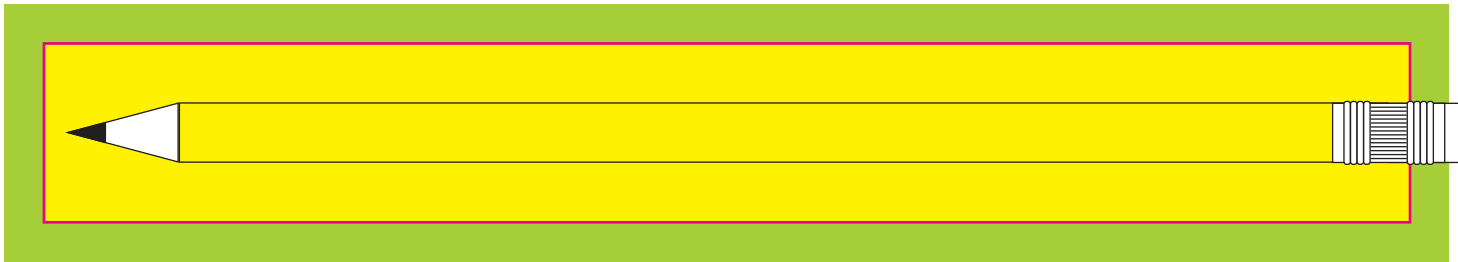

CUSTOMIZABLE SPACE

(100% TECHNICAL DRAWING)

ZONE PERSONALISABLE

(DESSIN TECHNIQUE 100%)

TRIM AREA

BLEED AREA

TRIM LINE

CMYK PRINTABLE AREA : 181 x 24 mm