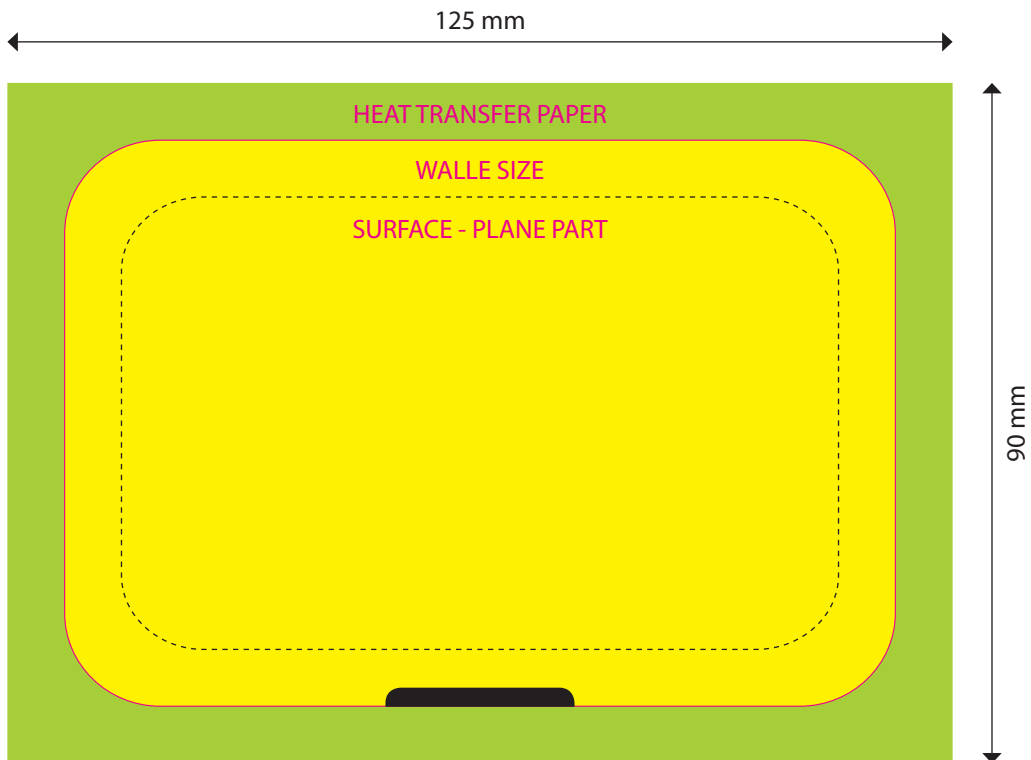

**CUSTOMIZABLE SPACE**  
(100% TECHNICAL DRAWING)

**ZONE PERSONALISABLE**  
(DESSIN TECHNIQUE 100%)

TRIM AREA

BLEED AREA

TRIM LINE

FRONT

BACK