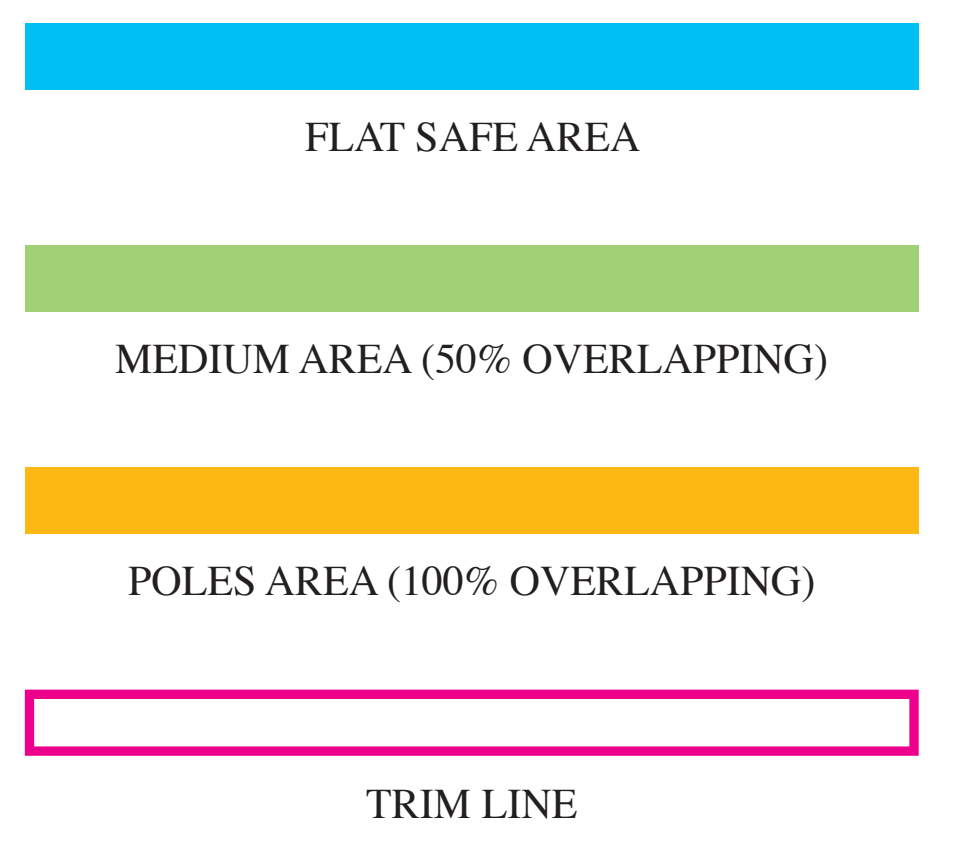

Decoupage Xmas balls

Ball diameter: Ø 7,5 cm

[Web Page >](#)

PBoules de Noël découpage

Diamètre boule: Ø 7,5 cm

[Web Page >](#)

Decoupage Weihnachts Kugeln

Kugel größe Ø 7,5 cm

ZONE PERSONALISABLE

(DESSIN TECHNIQUE 100%)

DRUCKRAUM

(TECHNISCHE ENTWURF 100%)

BALL Ø 7,5 CM EXAMPLE

This ball is handmade produced by decoupage technique. The printed sheet is die-cut and glued by hand onto the polystyrene ball.
 Since the ball is spherical, the sheet is die-cutted according to the [VERTICAL LINES].
 A series of strips will result from the central band towards the poles that in the centre (SAFE AREA) are perfectly placed side by side, while in the upper and lower parts (MEDIUM AREA and POLES AREA) they will overlap more and more, and as they approach the poles some parts will be covered by the next strip.