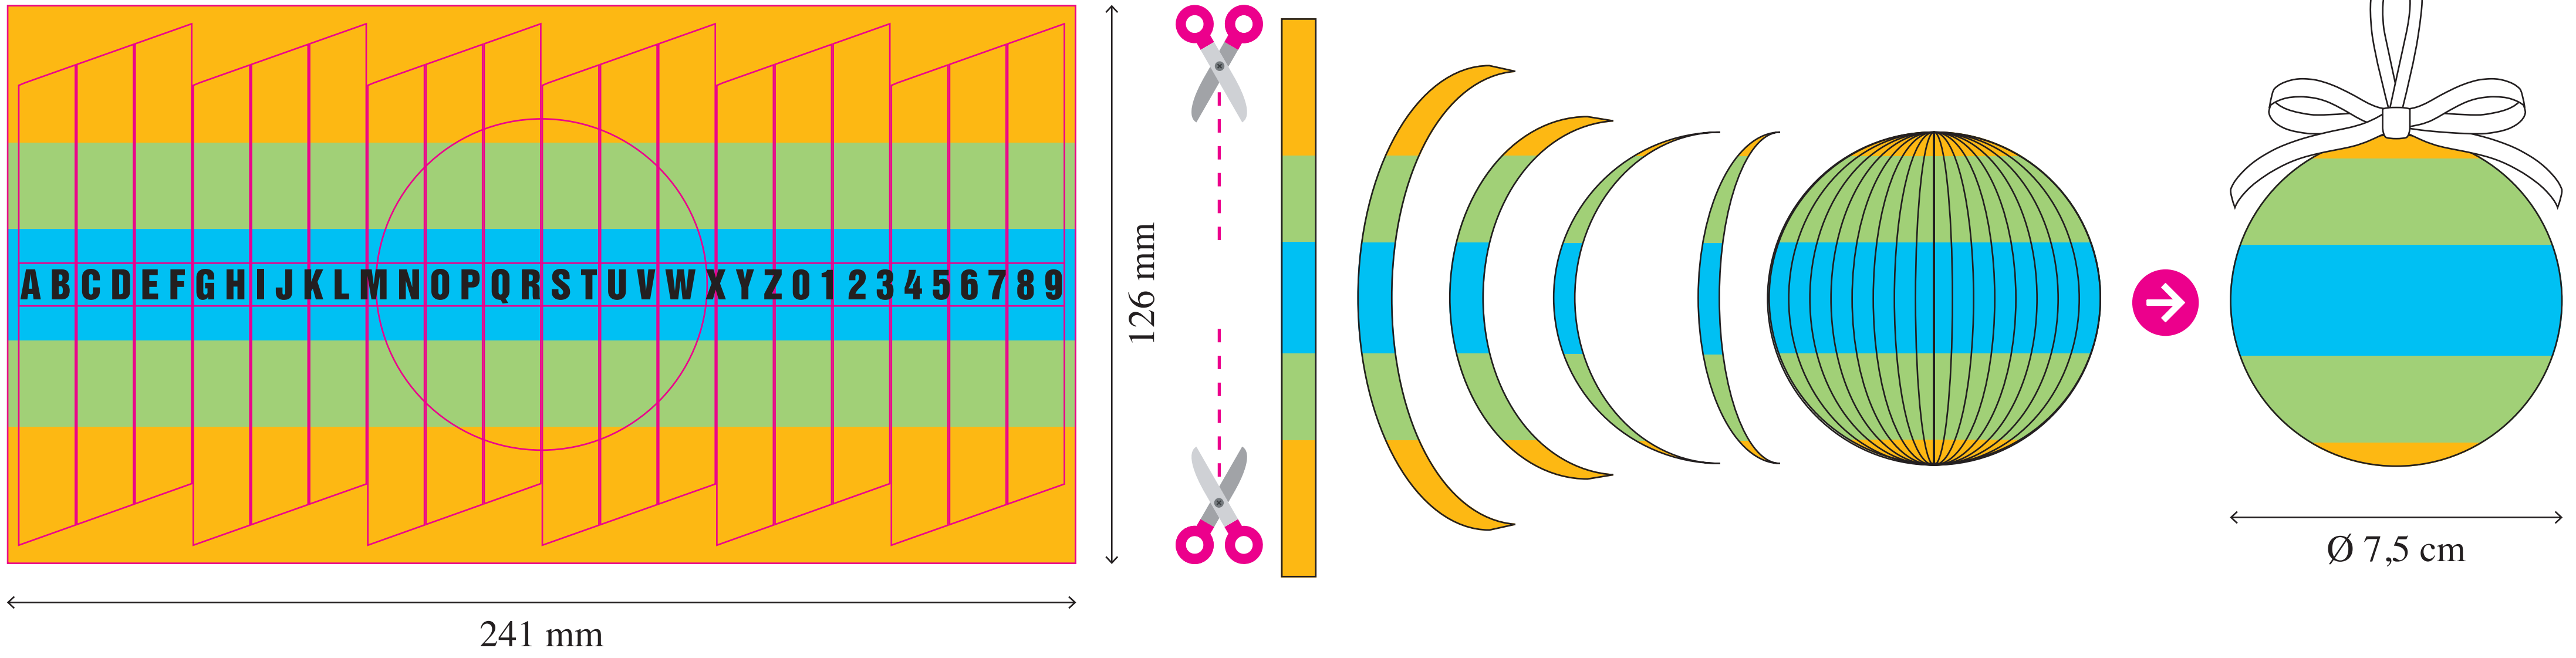

Decoupage Xmas balls

Ball diameter: Ø 7,5 cm

[Web Page >](#)

PBoules de Noël découpage

Diamètre boule: Ø 7,5 cm

[Web Page >](#)

Decoupage Weihnachts Kugeln

Kugel größe Ø 7,5 cm

ZONE PERSONALISABLE

(DESSIN TECHNIQUE 100%)

DRUCKRAUM

(TECHNISCHE ENTWURF 100%)

BALL Ø 7,5 CM EXAMPLE

This ball is handmade produced by decoupage technique. The printed sheet is die-cut and glued by hand onto the polystyrene ball.
 Since the ball is spherical, the sheet is die-cutted according to the [VERTICAL LINES].
 A series of strips will result from the central band towards the poles that in the centre (SAFE AREA) are perfectly placed side by side, while in the upper and lower parts (MEDIUM AREA and POLES AREA) they will overlap more and more, and as they approach the poles some parts will be covered by the next strip.