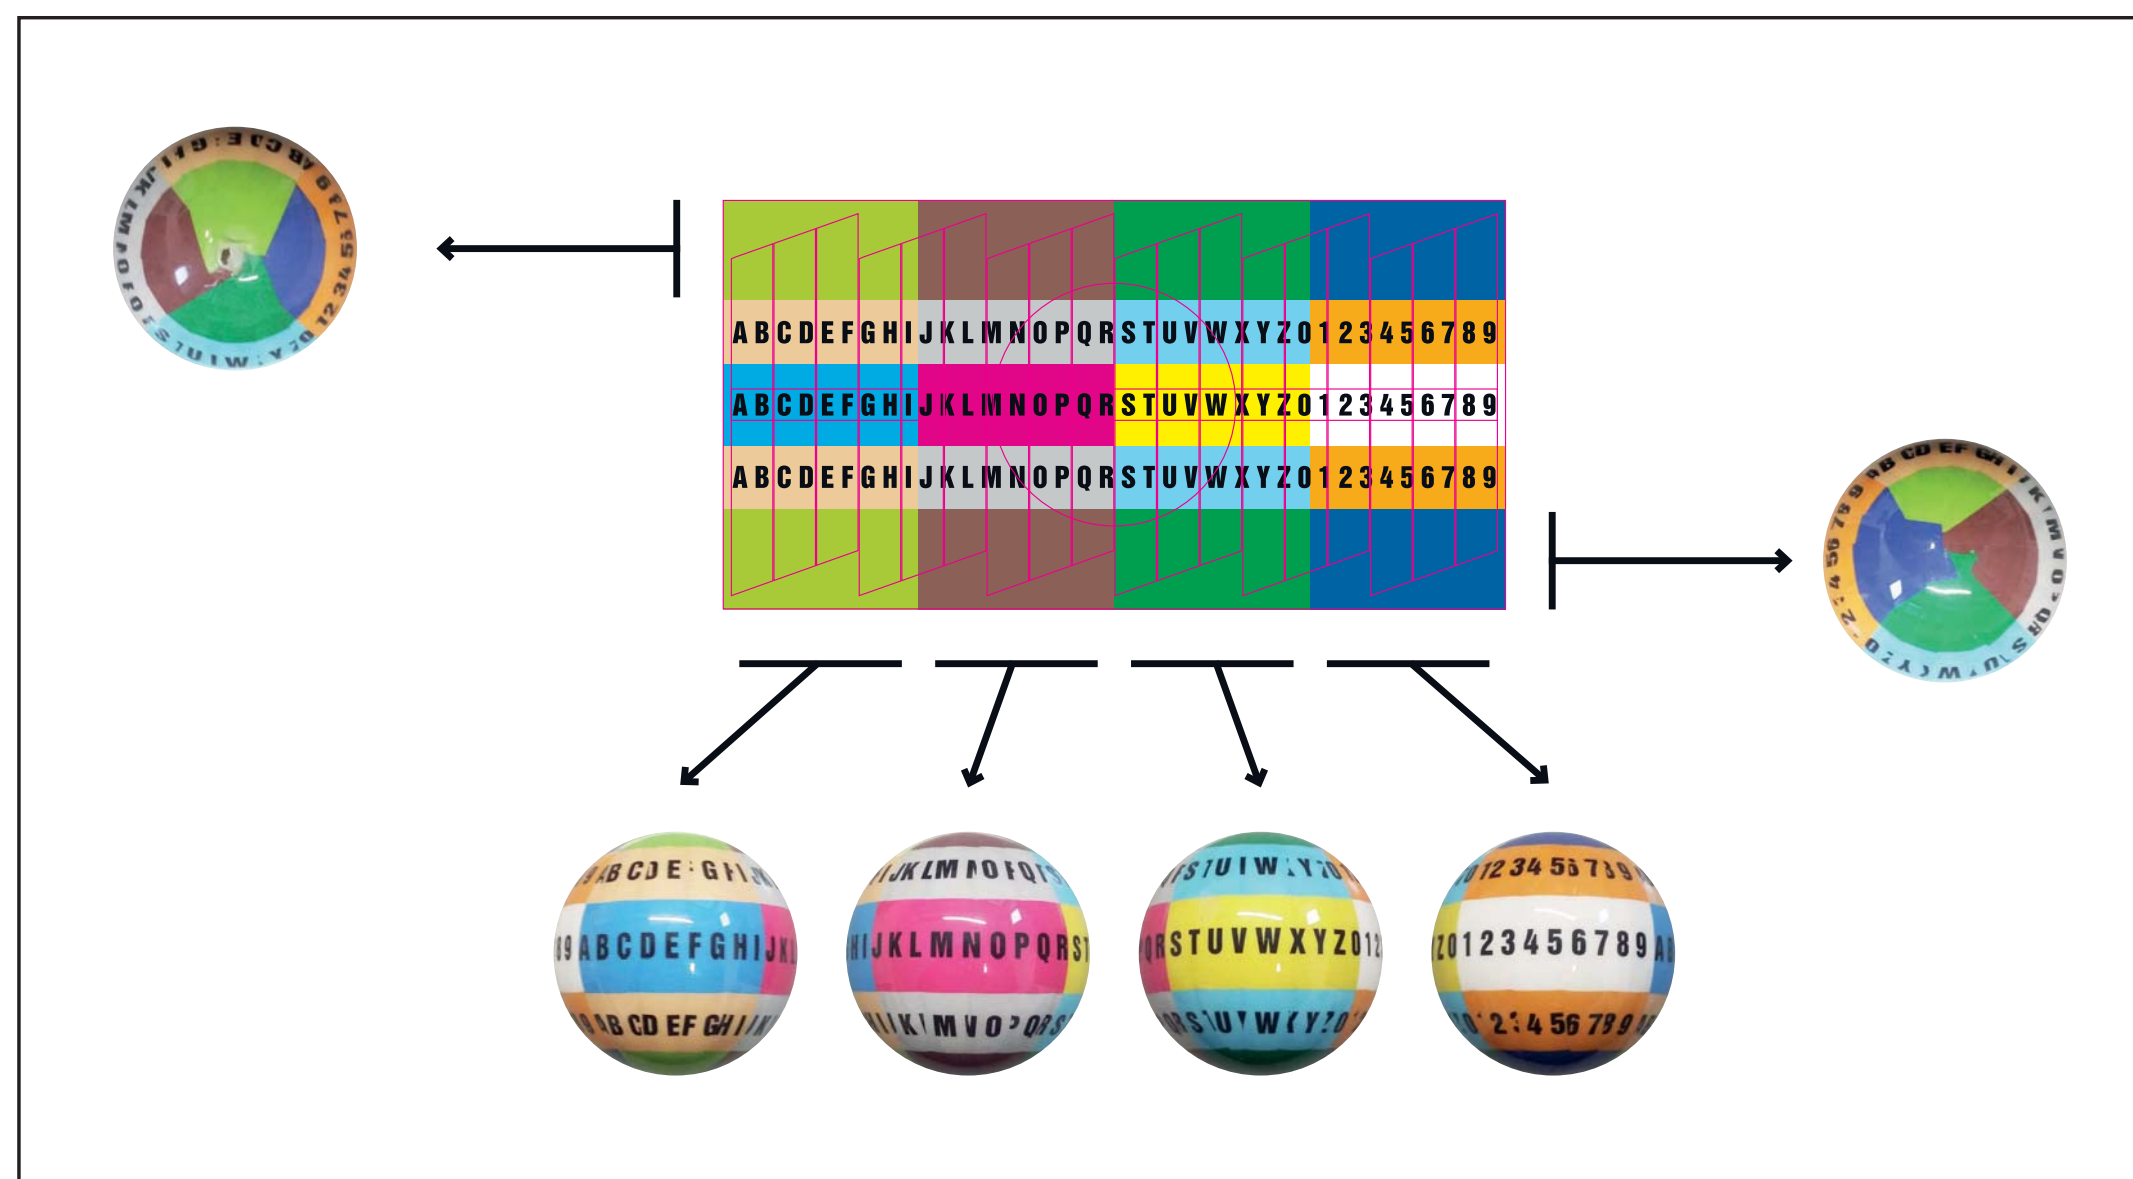

ZONE PERSONALISABLE

(DESSIN TECHNIQUE 100%)

DRUCKRAUM

(TECHNISCHE ENTWURF 100%)

BALL Ø 7,5 CM EXAMPLE

This ball is handmade produced by decoupage technique. The printed sheet is die-cut and glued by hand onto the polystyrene ball.
 Since the ball is spherical, the sheet is die-cutted according to the [VERTICAL LINES].
 A series of strips will result from the central band towards the poles that in the centre (SAFE AREA) are perfectly placed side by side, while in the upper and lower parts (MEDIUM AREA and POLES AREA) they will overlap more and more, and as they approach the poles some parts will be covered by the next strip.

Decoupage Xmas balls

Single window box

[Web Page >](#)

Boules de Noël découpage

Boite singulière avec fenêtre

[Web Page >](#)

Decoupage Weihnachts Kugeln

Einzel schachtel mit fenster

TRIM LINE